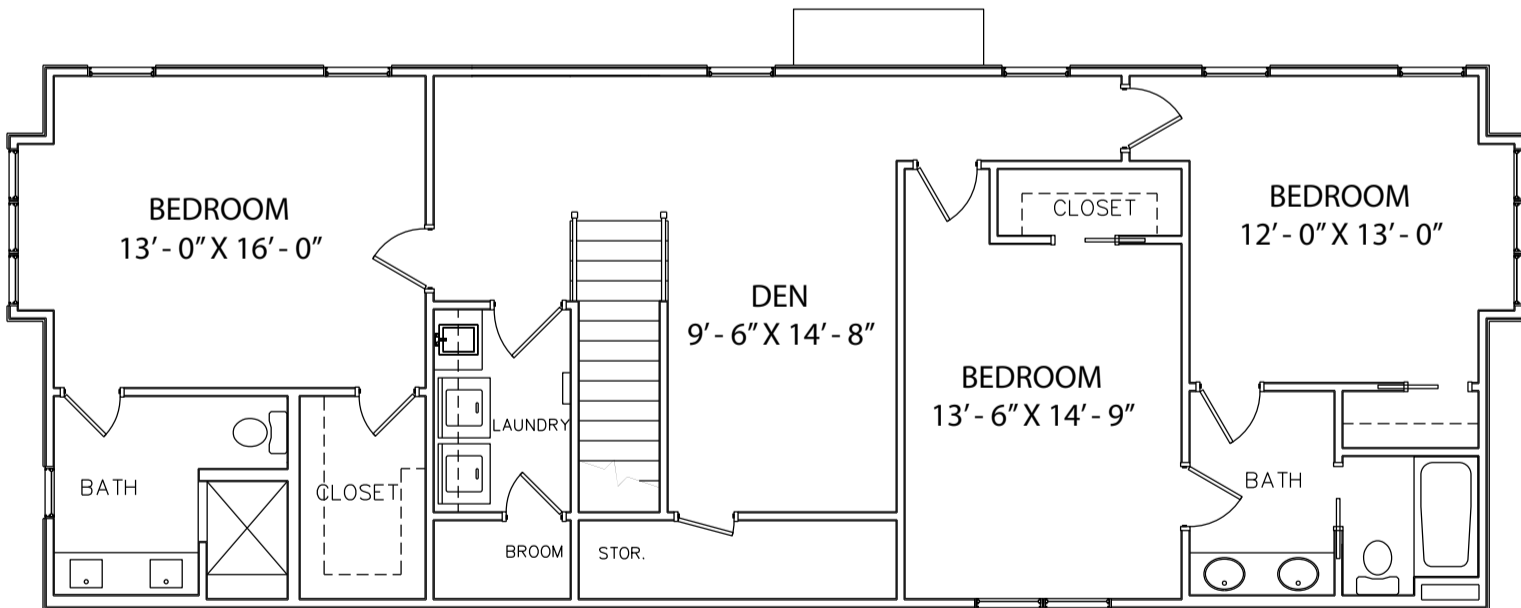

## Main Level

## Upper Level

# 113

HEATED SF = 2,681

GARAGE SF = 523

COURTYARD/PATIO SF = 526

TOTAL SF = 3730