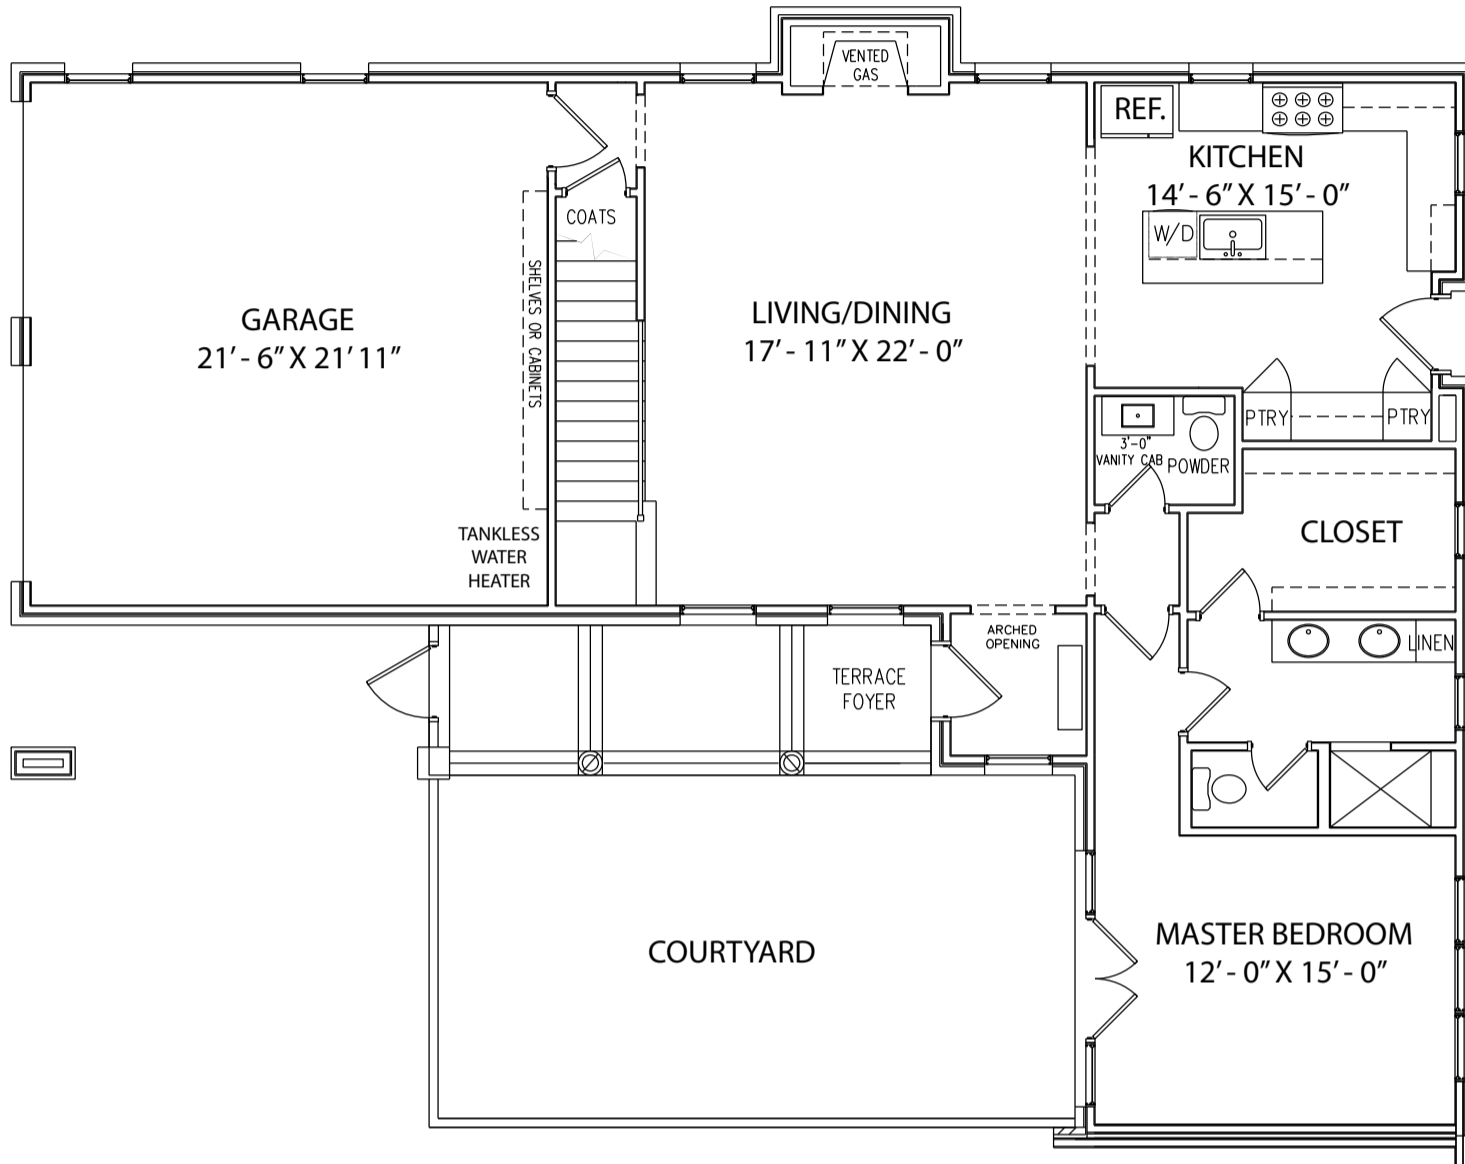

## Main Level

## Upper Level

# 113

HEATED SF = 2,681

GARAGE SF = 523

COURTYARD/PATIO SF = 526

TOTAL SF = 3730