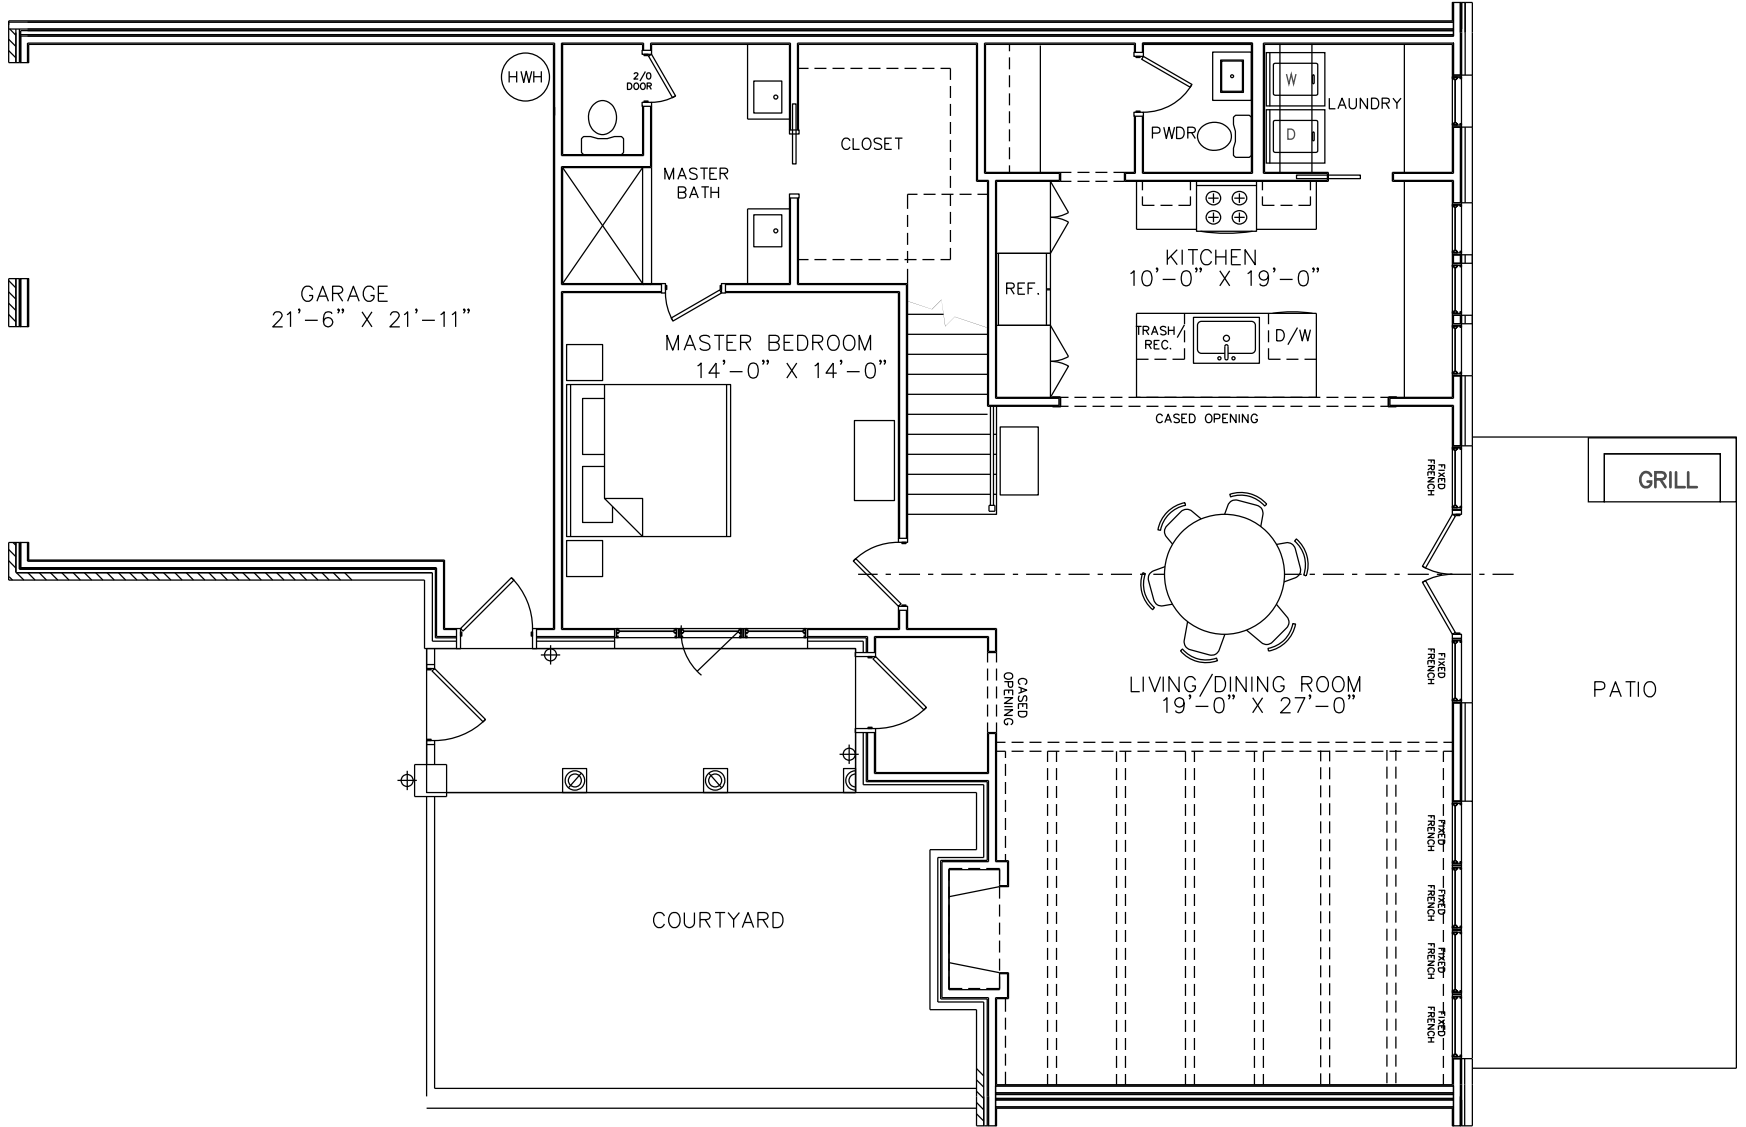

## Main Level

## Upper Level

# 118

HEATED SF = 2,531.6

GARAGE SF = 528.6

COURTYARD/PATIO SF = 417

TOTAL SF = 3,477.2