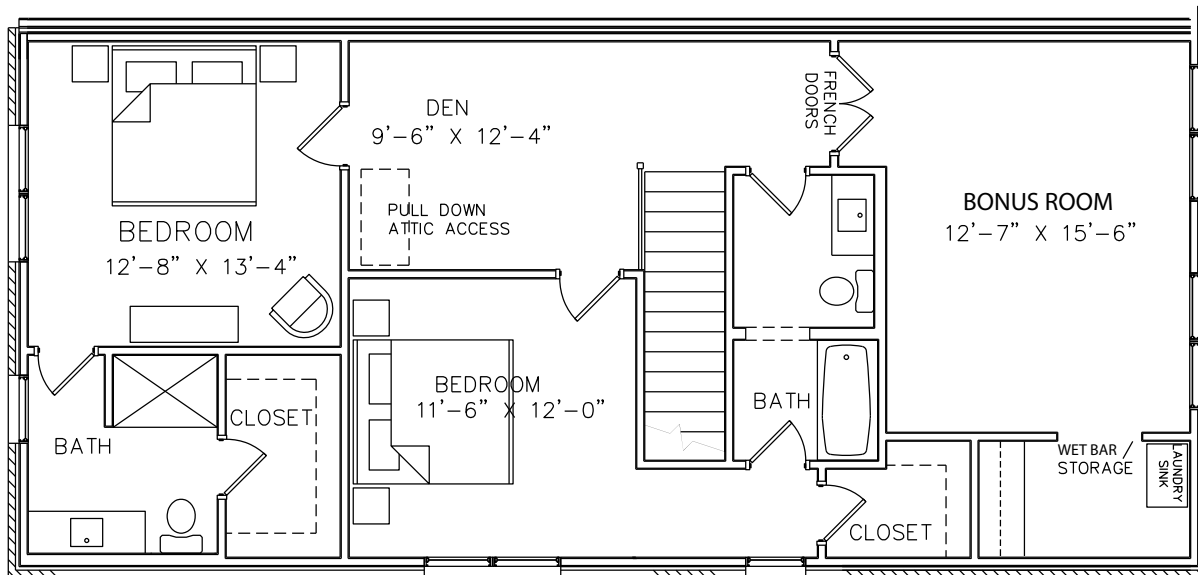

## Main Level

## Upper Level

# 118

HEATED SF = 2,531.6

GARAGE SF = 528.6

COURTYARD/PATIO SF = 417

TOTAL SF = 3,477.2