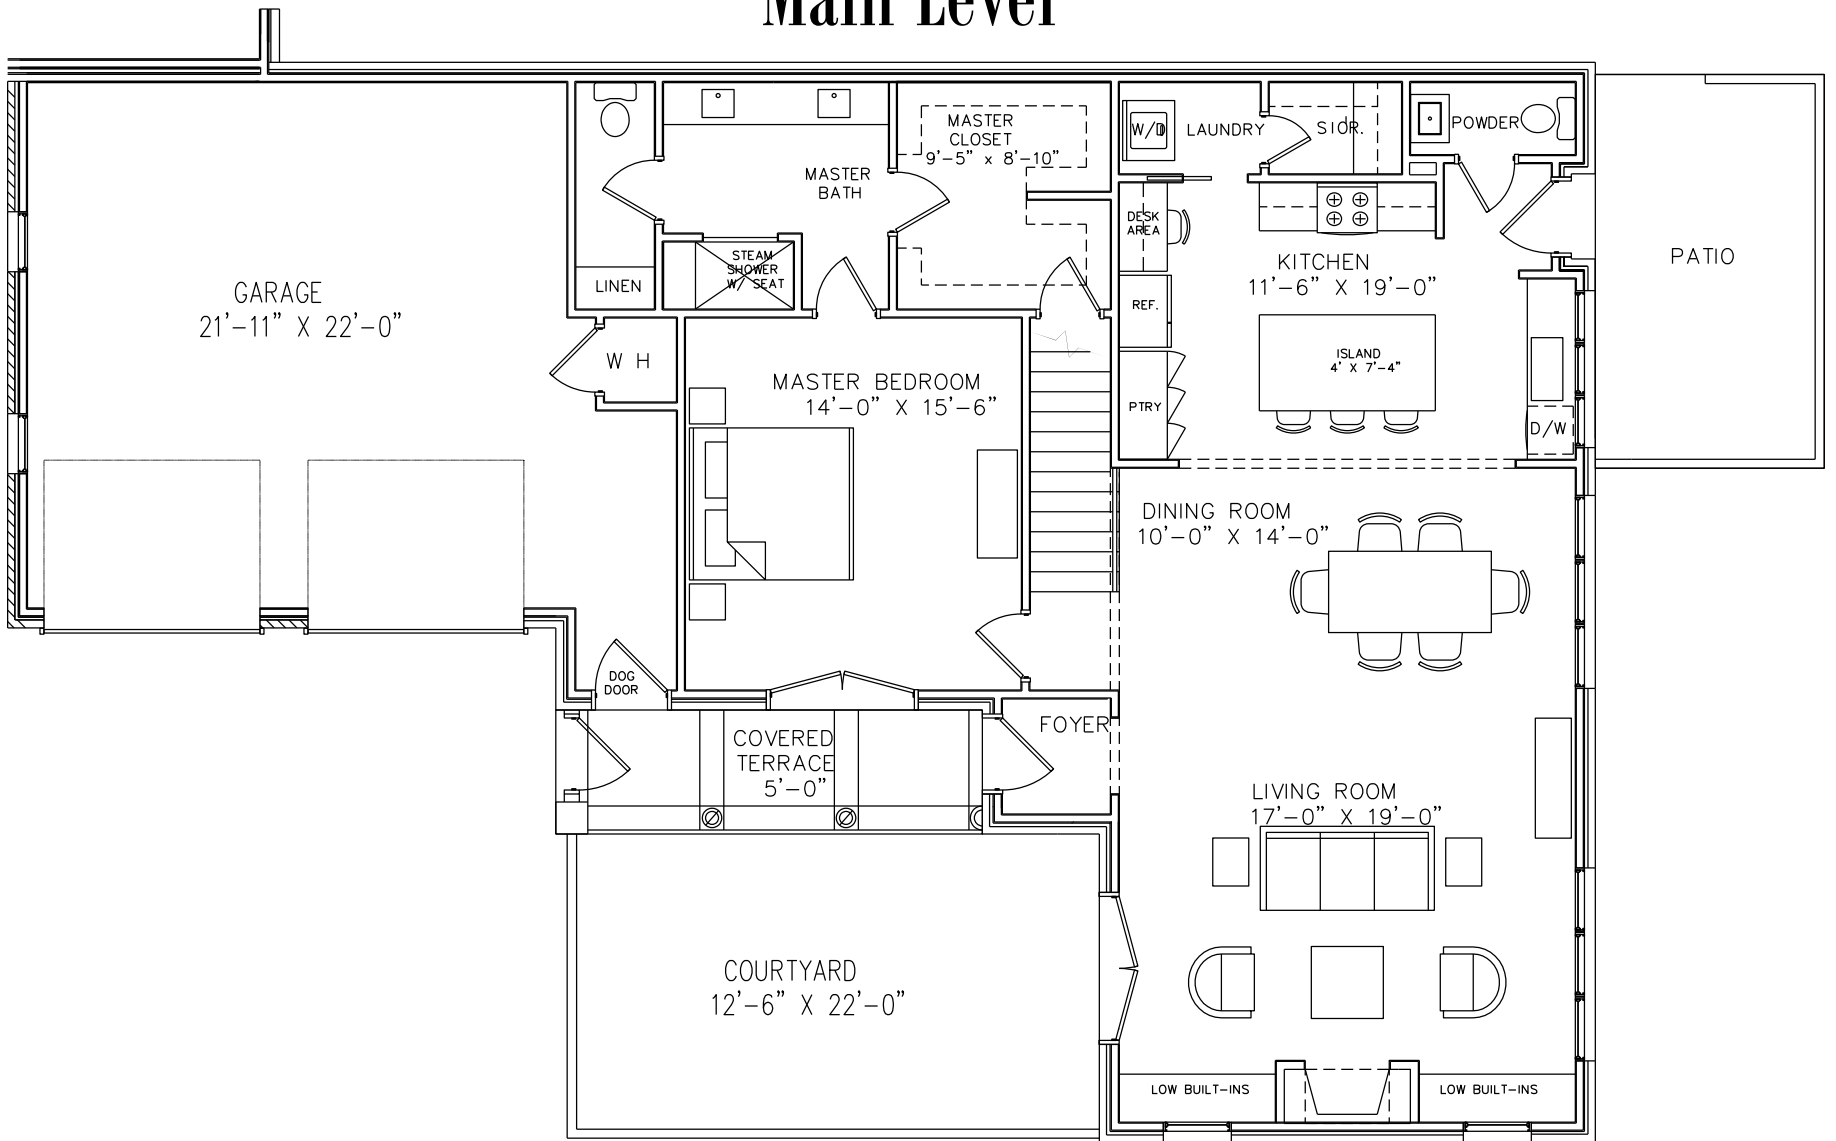

Main Level

Upper Level

112

HEATED SF = 2,665.7

GARAGE SF = 615

COURTYARD/PATIO SF = 531

TOTAL SF = 3,811.7