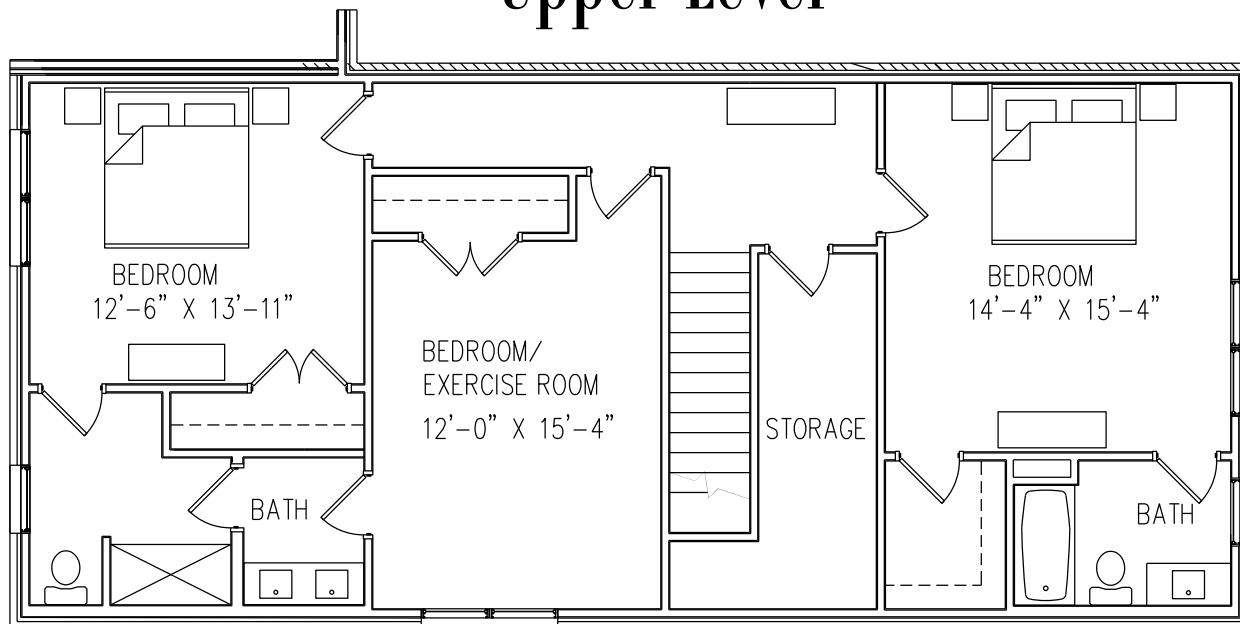

Main Level

Upper Level

112

HEATED SF = 2,665.7

GARAGE SF = 615

COURTYARD/PATIO SF = 531

TOTAL SF = 3,811.7