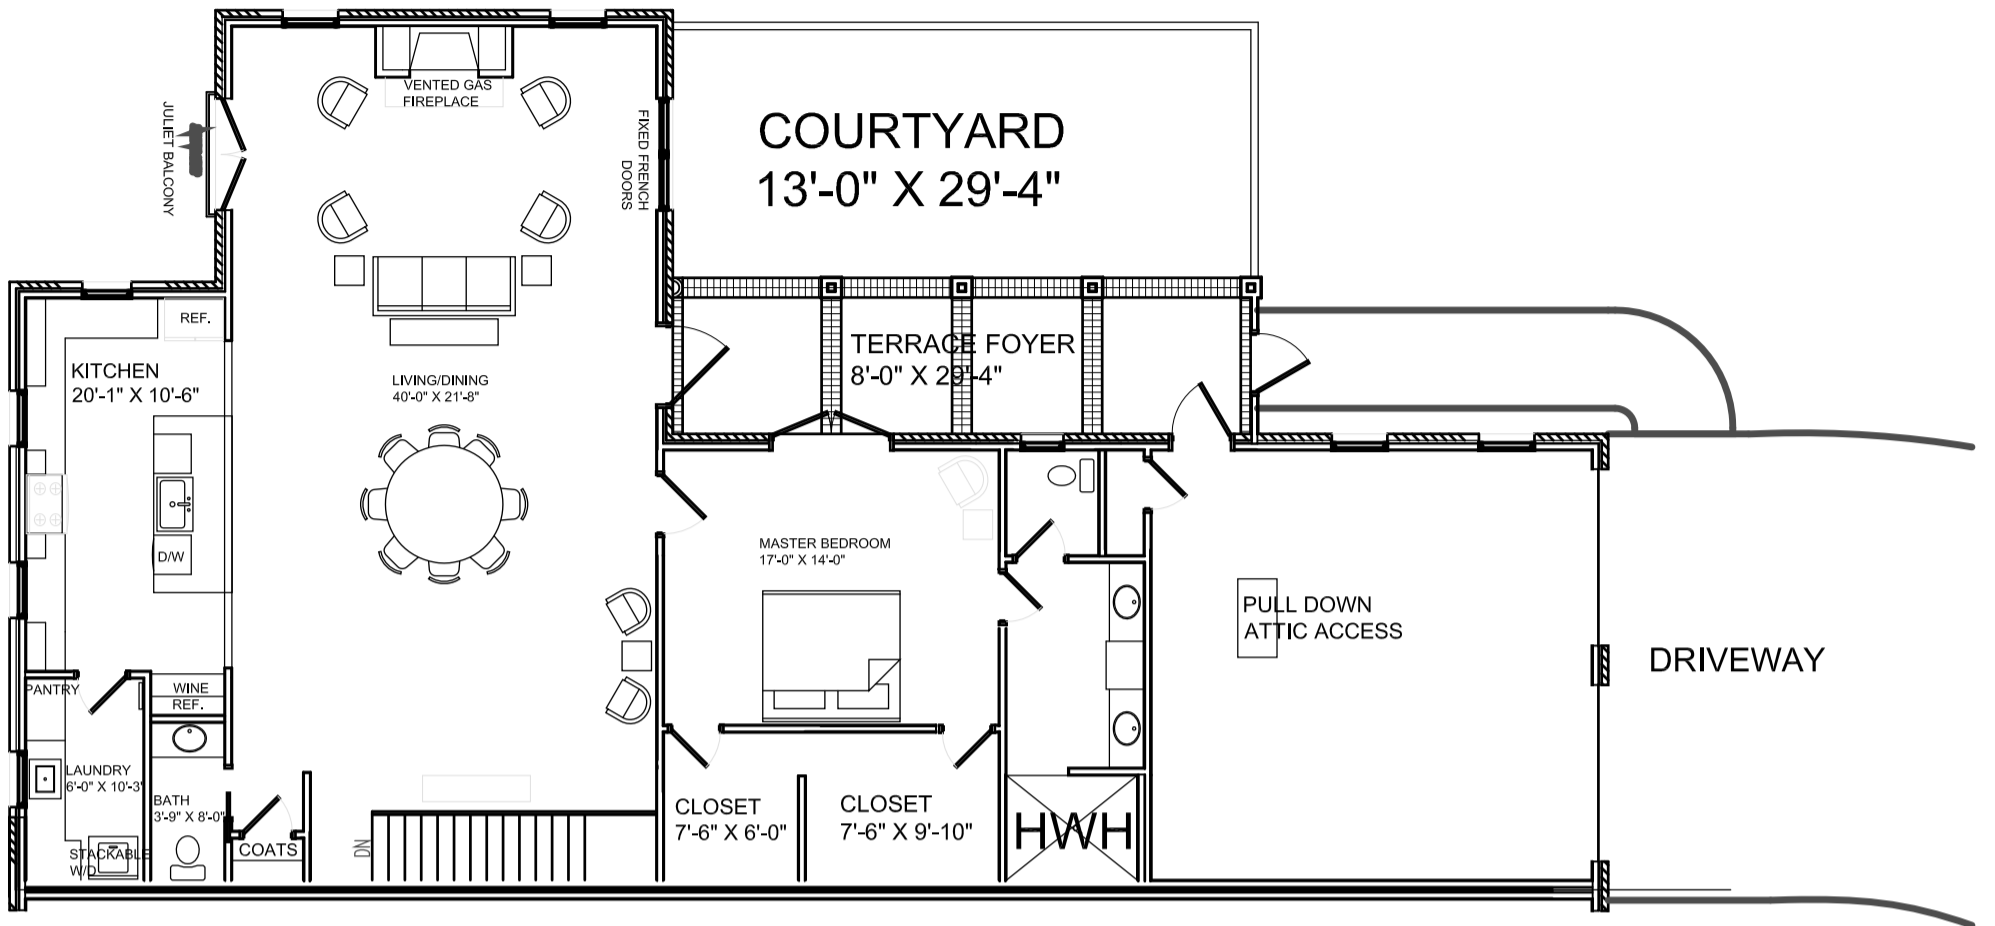

Main Level

Lower Level

108

HEATED SF = 3,324.6

GARAGE SF = 533.1

COURTYARD/PATIO SF = 626

TOTAL SF = 4,483.7