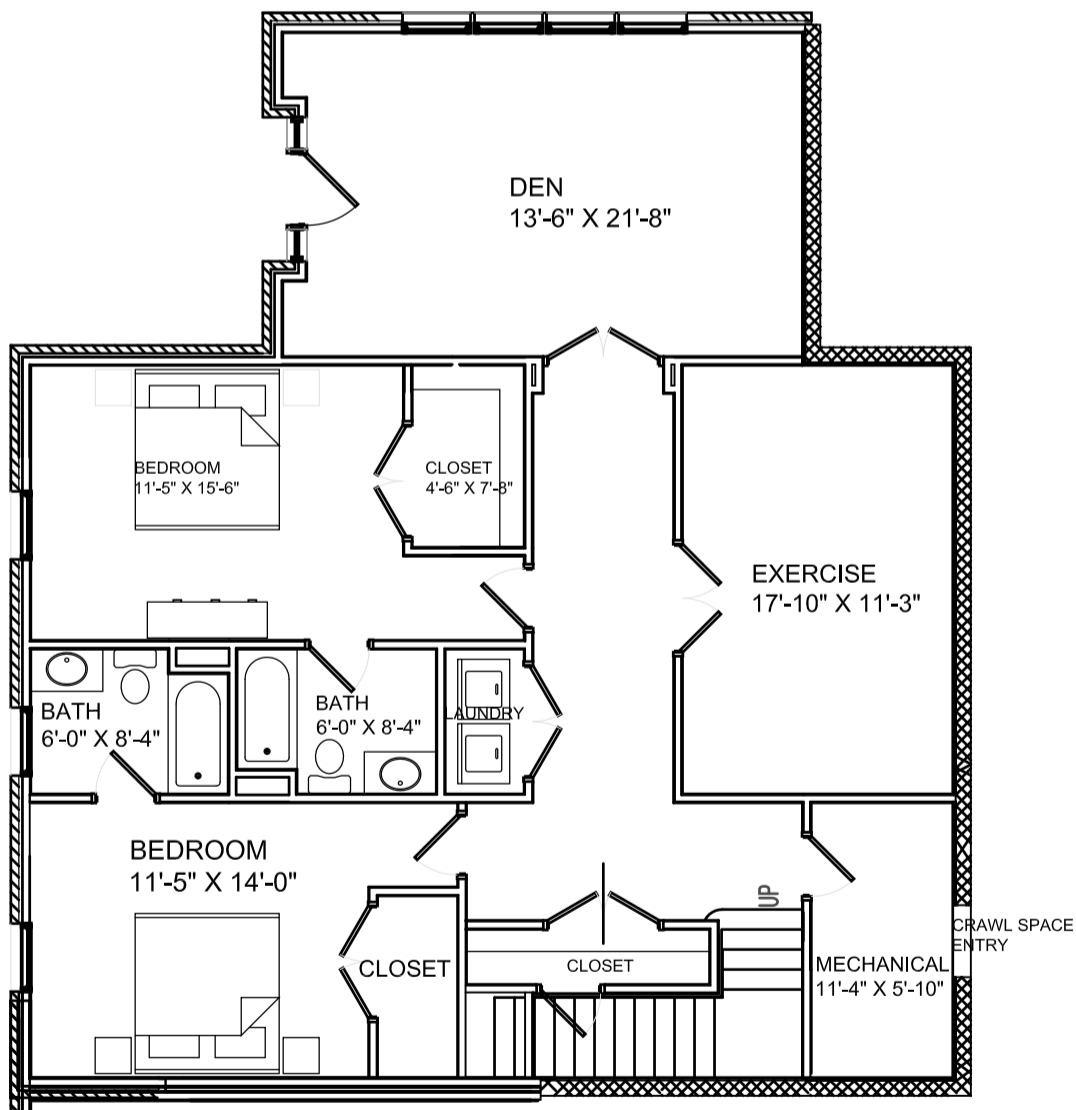

Main Level

Lower Level

108

HEATED SF = 3,324.6

GARAGE SF = 533.1

COURTYARD/PATIO SF = 626

TOTAL SF = 4,483.7