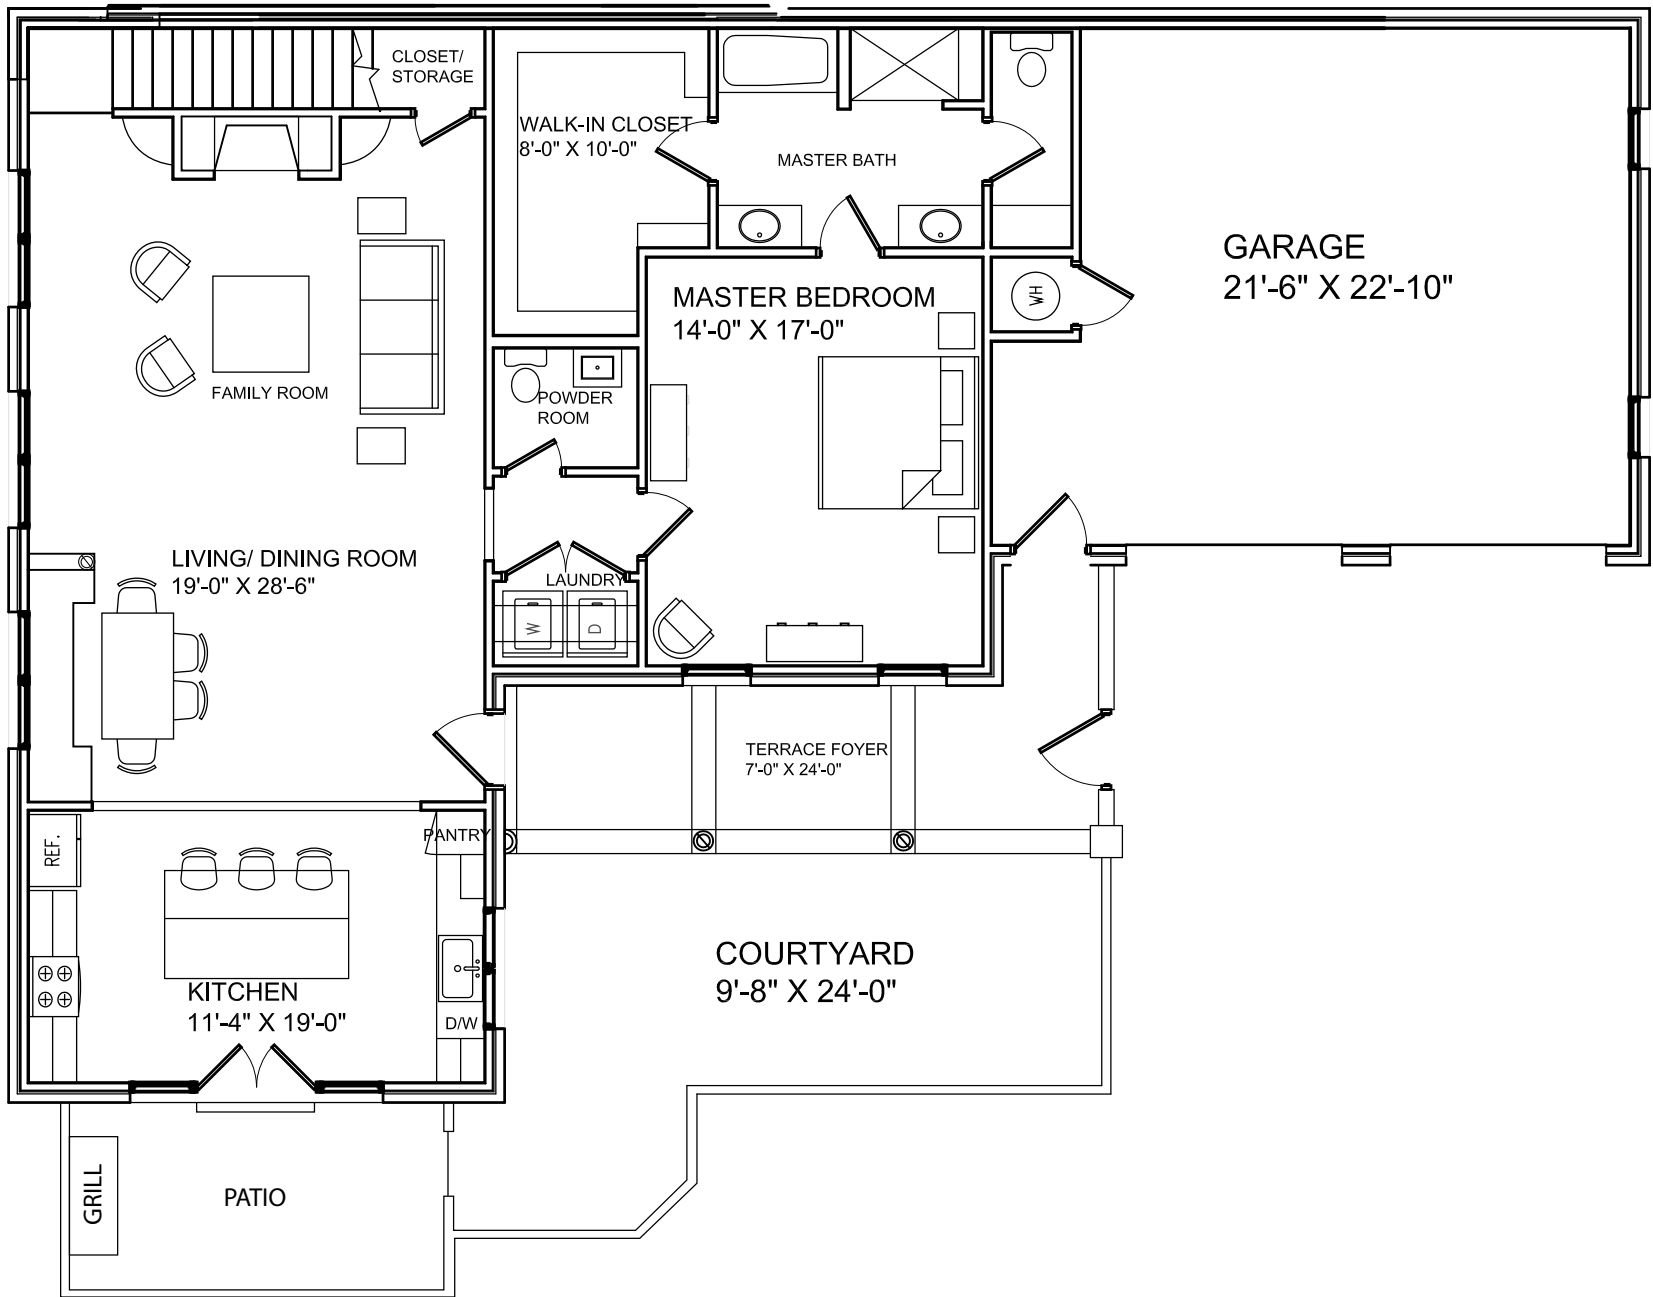

Main Level

Upper Level

101

HEATED SF = 2,624.8

GARAGE SF = 570.3

COURTYARD/PATIO SF = 573

TOTAL SF = 3768.10