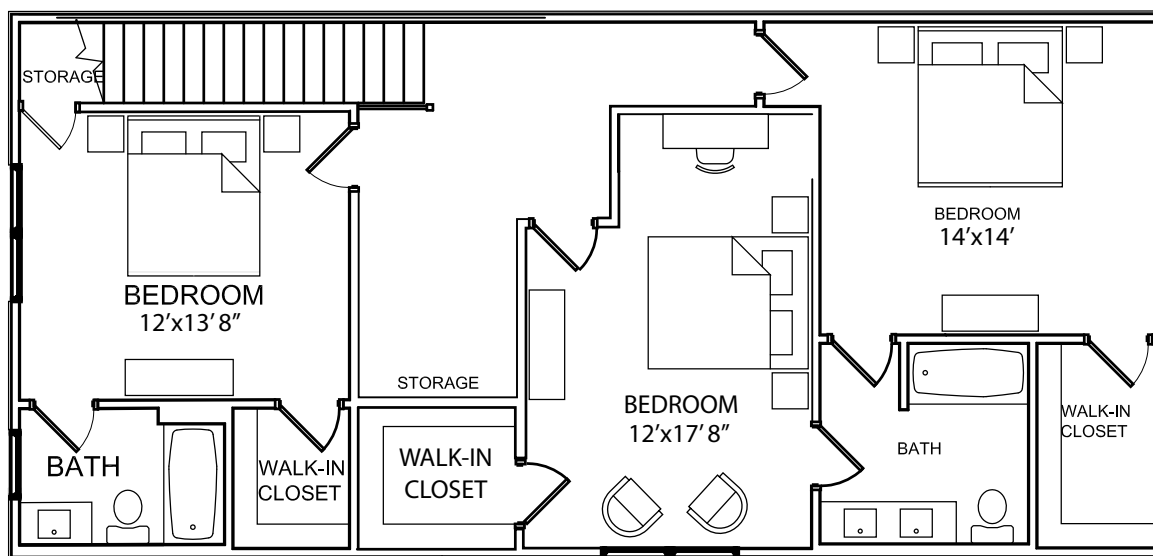

Main Level

Upper Level

101

HEATED SF = 2,624.8

GARAGE SF = 570.3

COURTYARD/PATIO SF = 573

TOTAL SF = 3768.10